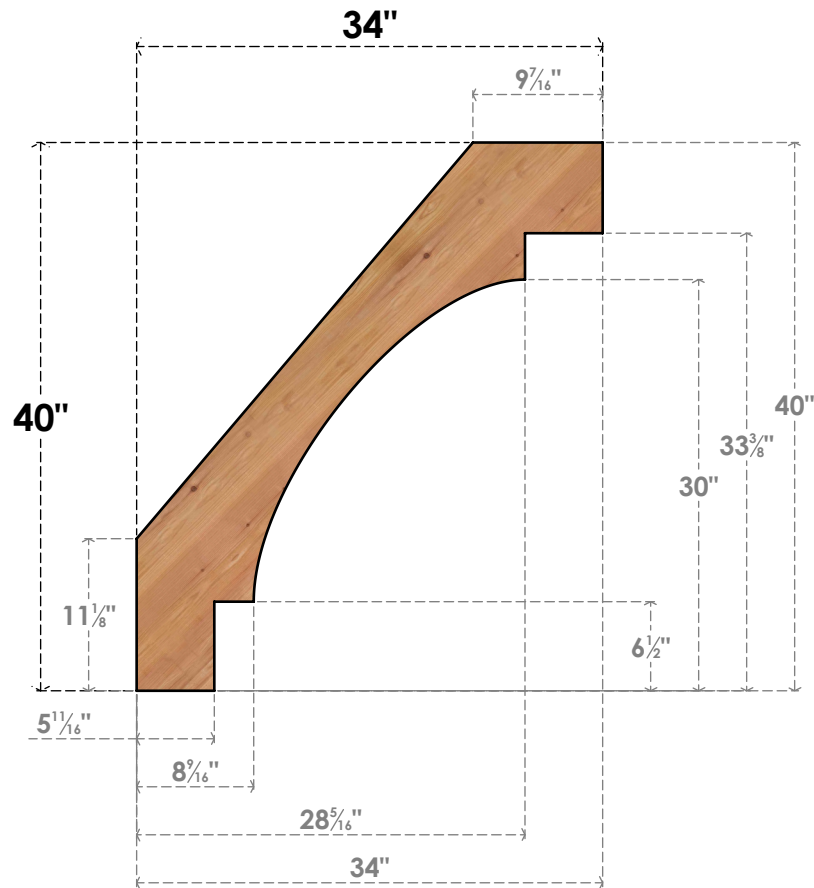

# BRC06X34X40MRC00SWR

5 1/2"W X 34"D X 40"H MERCED SMOOTH BRACE, WESTERN RED CEDAR

**SIDE**

**FRONT**

EKENA MILLWORK  
 2300 WEST MAIN ST.  
 CLARKSVILLE, TX 75426  
 TOLL FREE: 866-607-0453  
 WWW.EKENAMILLWORK.COM

**NOTES**

1. INSTALLATION TO BE COMPLETED IN ACCORDANCE WITH MANUFACTURER'S SPECIFICATIONS.
2. DRAWING MAY NOT BE TO SCALE
3. THIS DRAWING IS INTENDED FOR DESIGN AND PLANNING PURPOSES ONLY.
4. ALL INFORMATION CONTAINED HEREIN WAS CURRENT AT THE TIME OF DEVELOPMENT BUT MUST BE REVIEWED AND APPROVED BY THE PRODUCT MANUFACTURER TO BE CONSIDERED ACCURATE.
5. PRODUCTS ARE NOT KILN DRIED. THIS ITEM IS UNIQUE AND WILL CONTAIN THE NATURAL VARIATIONS THAT THE WOOD SPECIES OFFERS. THIS MAY RESULT IN VARIATIONS UP TO 1/4"