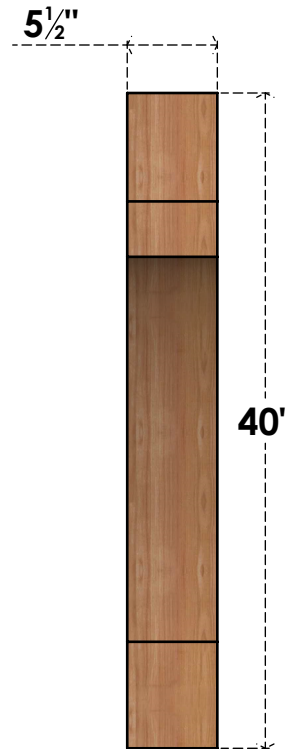

# BRC06X34X40MRC00SWR

5 1/2"W X 34"D X 40"H MERCED SMOOTH BRACE, WESTERN RED CEDAR

**SIDE**

**FRONT**

EKENA MILLWORK  
 2300 WEST MAIN ST.  
 CLARKSVILLE, TX 75426  
 TOLL FREE: 866-607-0453  
 WWW.EKENAMILLWORK.COM

**NOTES**

1. INSTALLATION TO BE COMPLETED IN ACCORDANCE WITH MANUFACTURER'S SPECIFICATIONS.
2. DRAWING MAY NOT BE TO SCALE
3. THIS DRAWING IS INTENDED FOR DESIGN AND PLANNING PURPOSES ONLY.
4. ALL INFORMATION CONTAINED HEREIN WAS CURRENT AT THE TIME OF DEVELOPMENT BUT MUST BE REVIEWED AND APPROVED BY THE PRODUCT MANUFACTURER TO BE CONSIDERED ACCURATE.
5. PRODUCTS ARE NOT KILN DRIED. THIS ITEM IS UNIQUE AND WILL CONTAIN THE NATURAL VARIATIONS THAT THE WOOD SPECIES OFFERS. THIS MAY RESULT IN VARIATIONS UP TO 1/4"